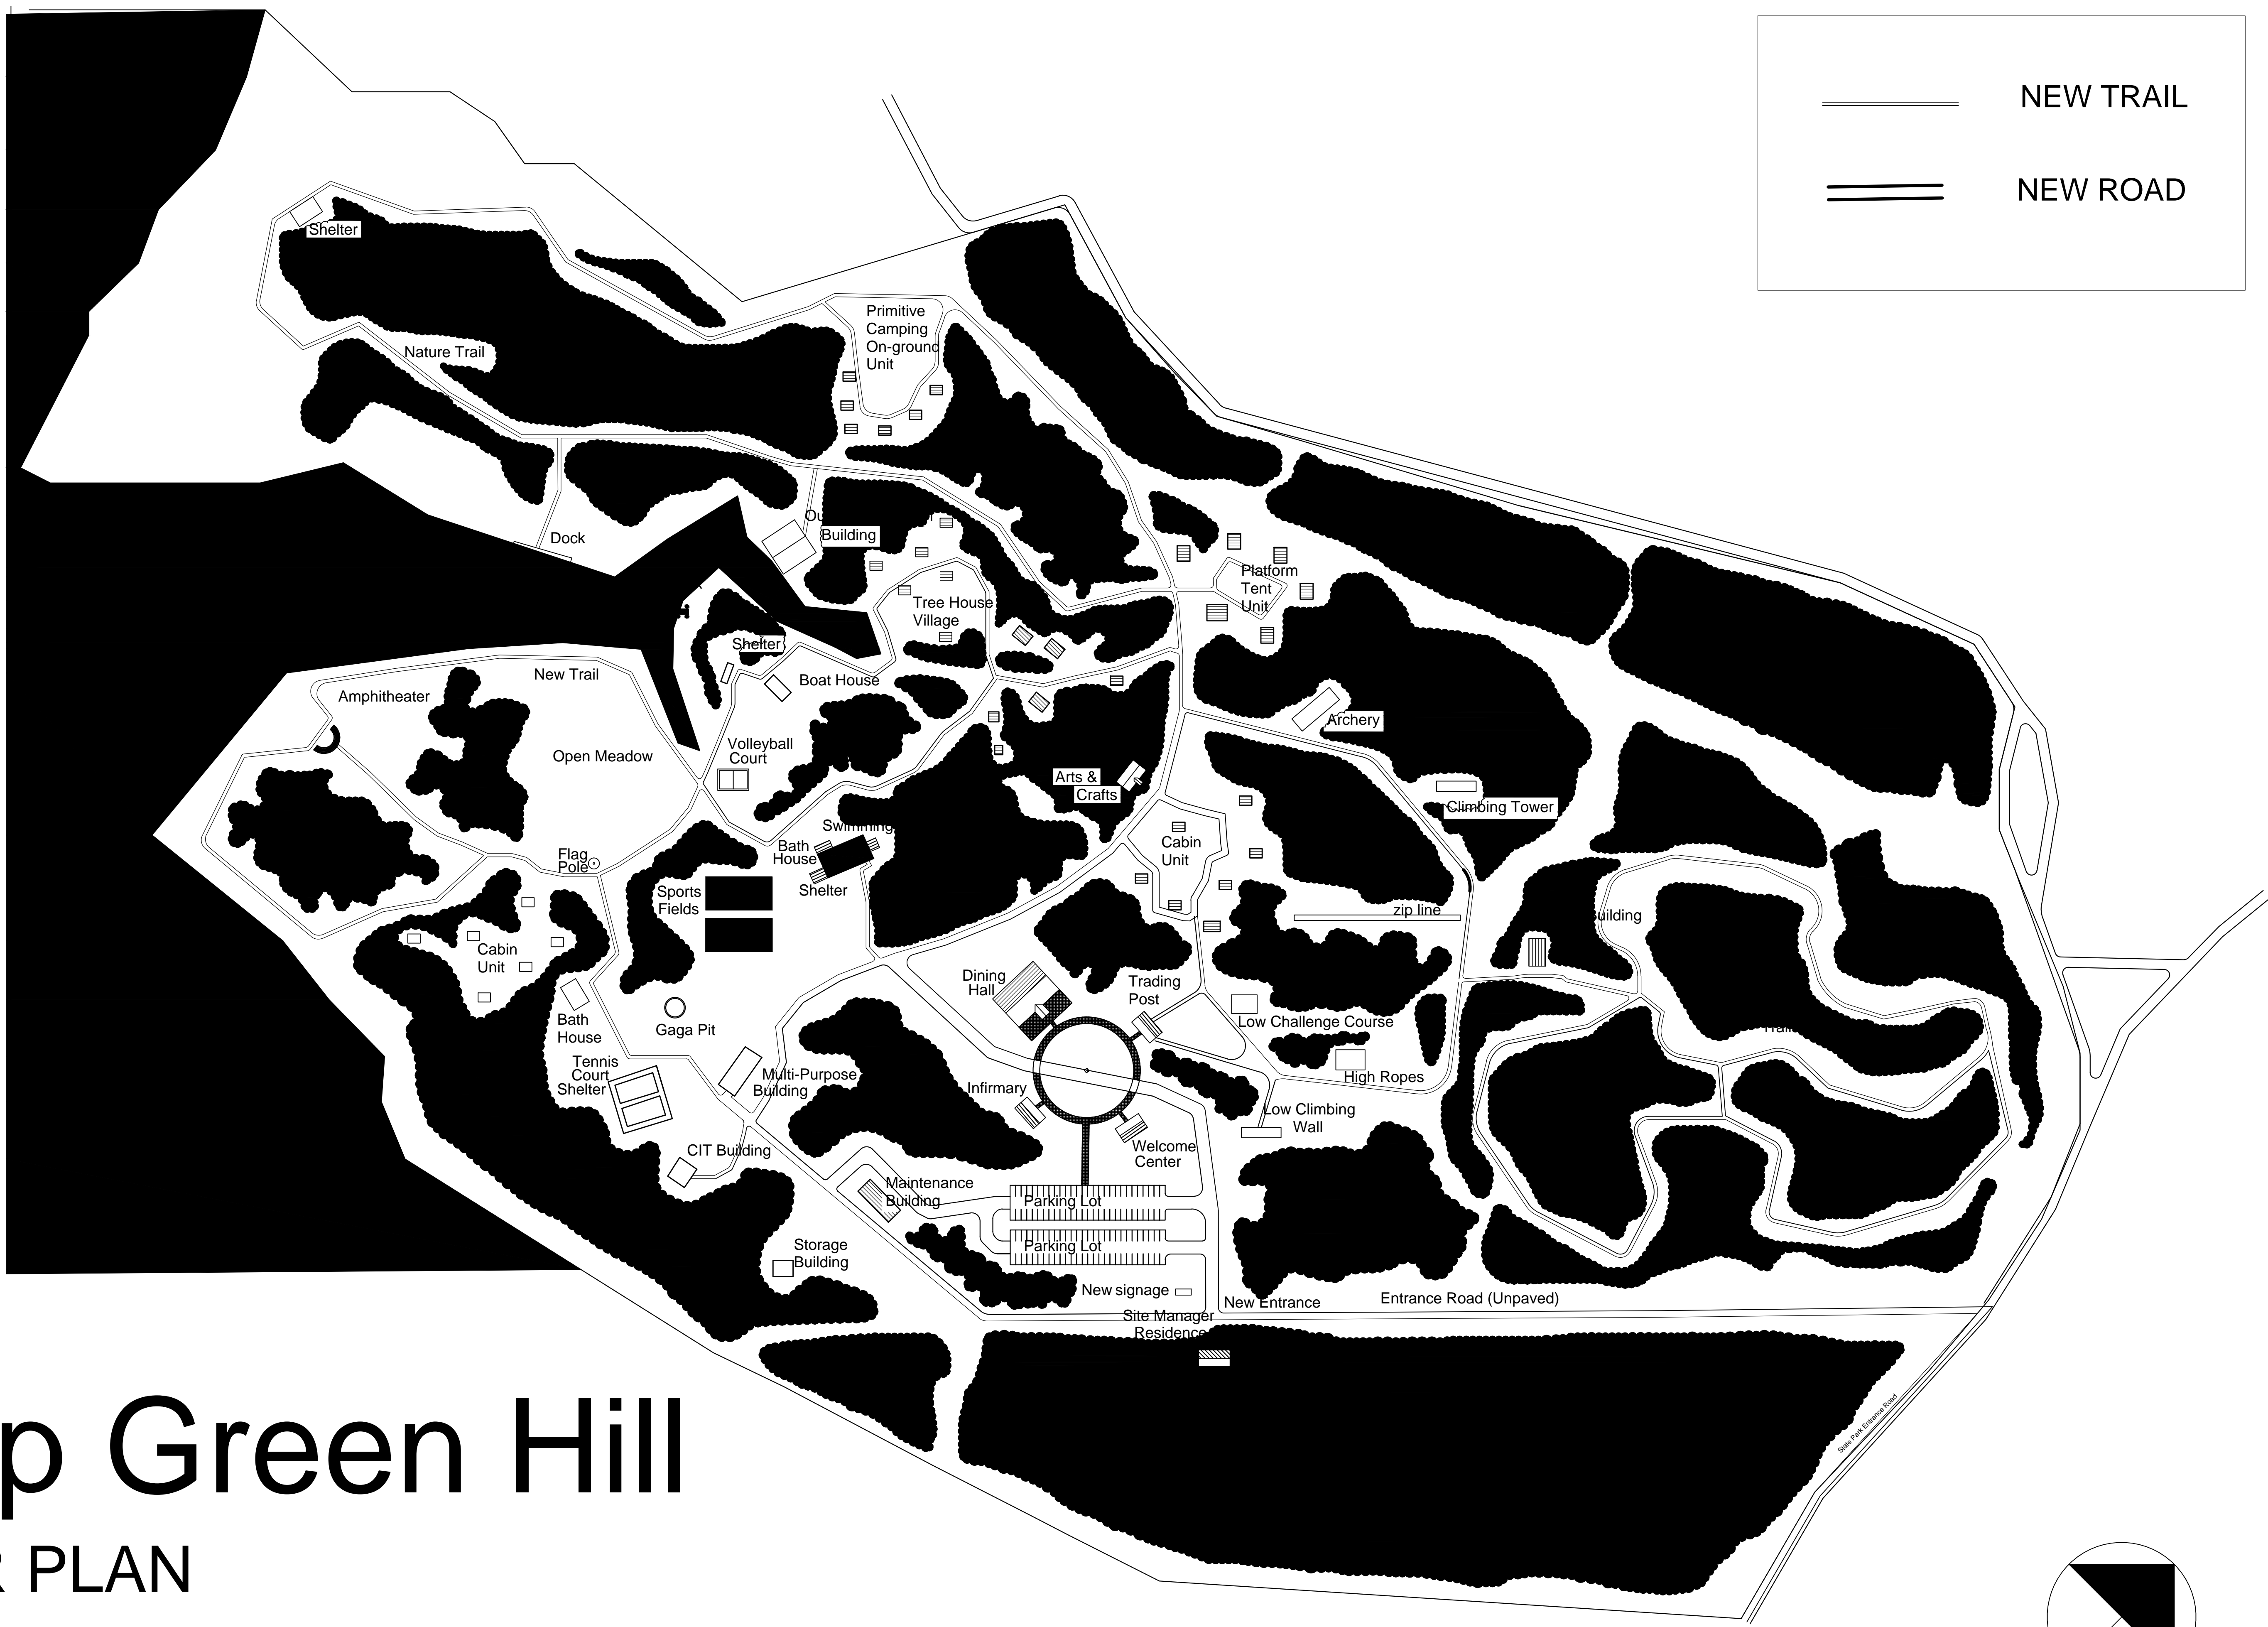

KEY

Camp Green Hill

MASTER PLAN